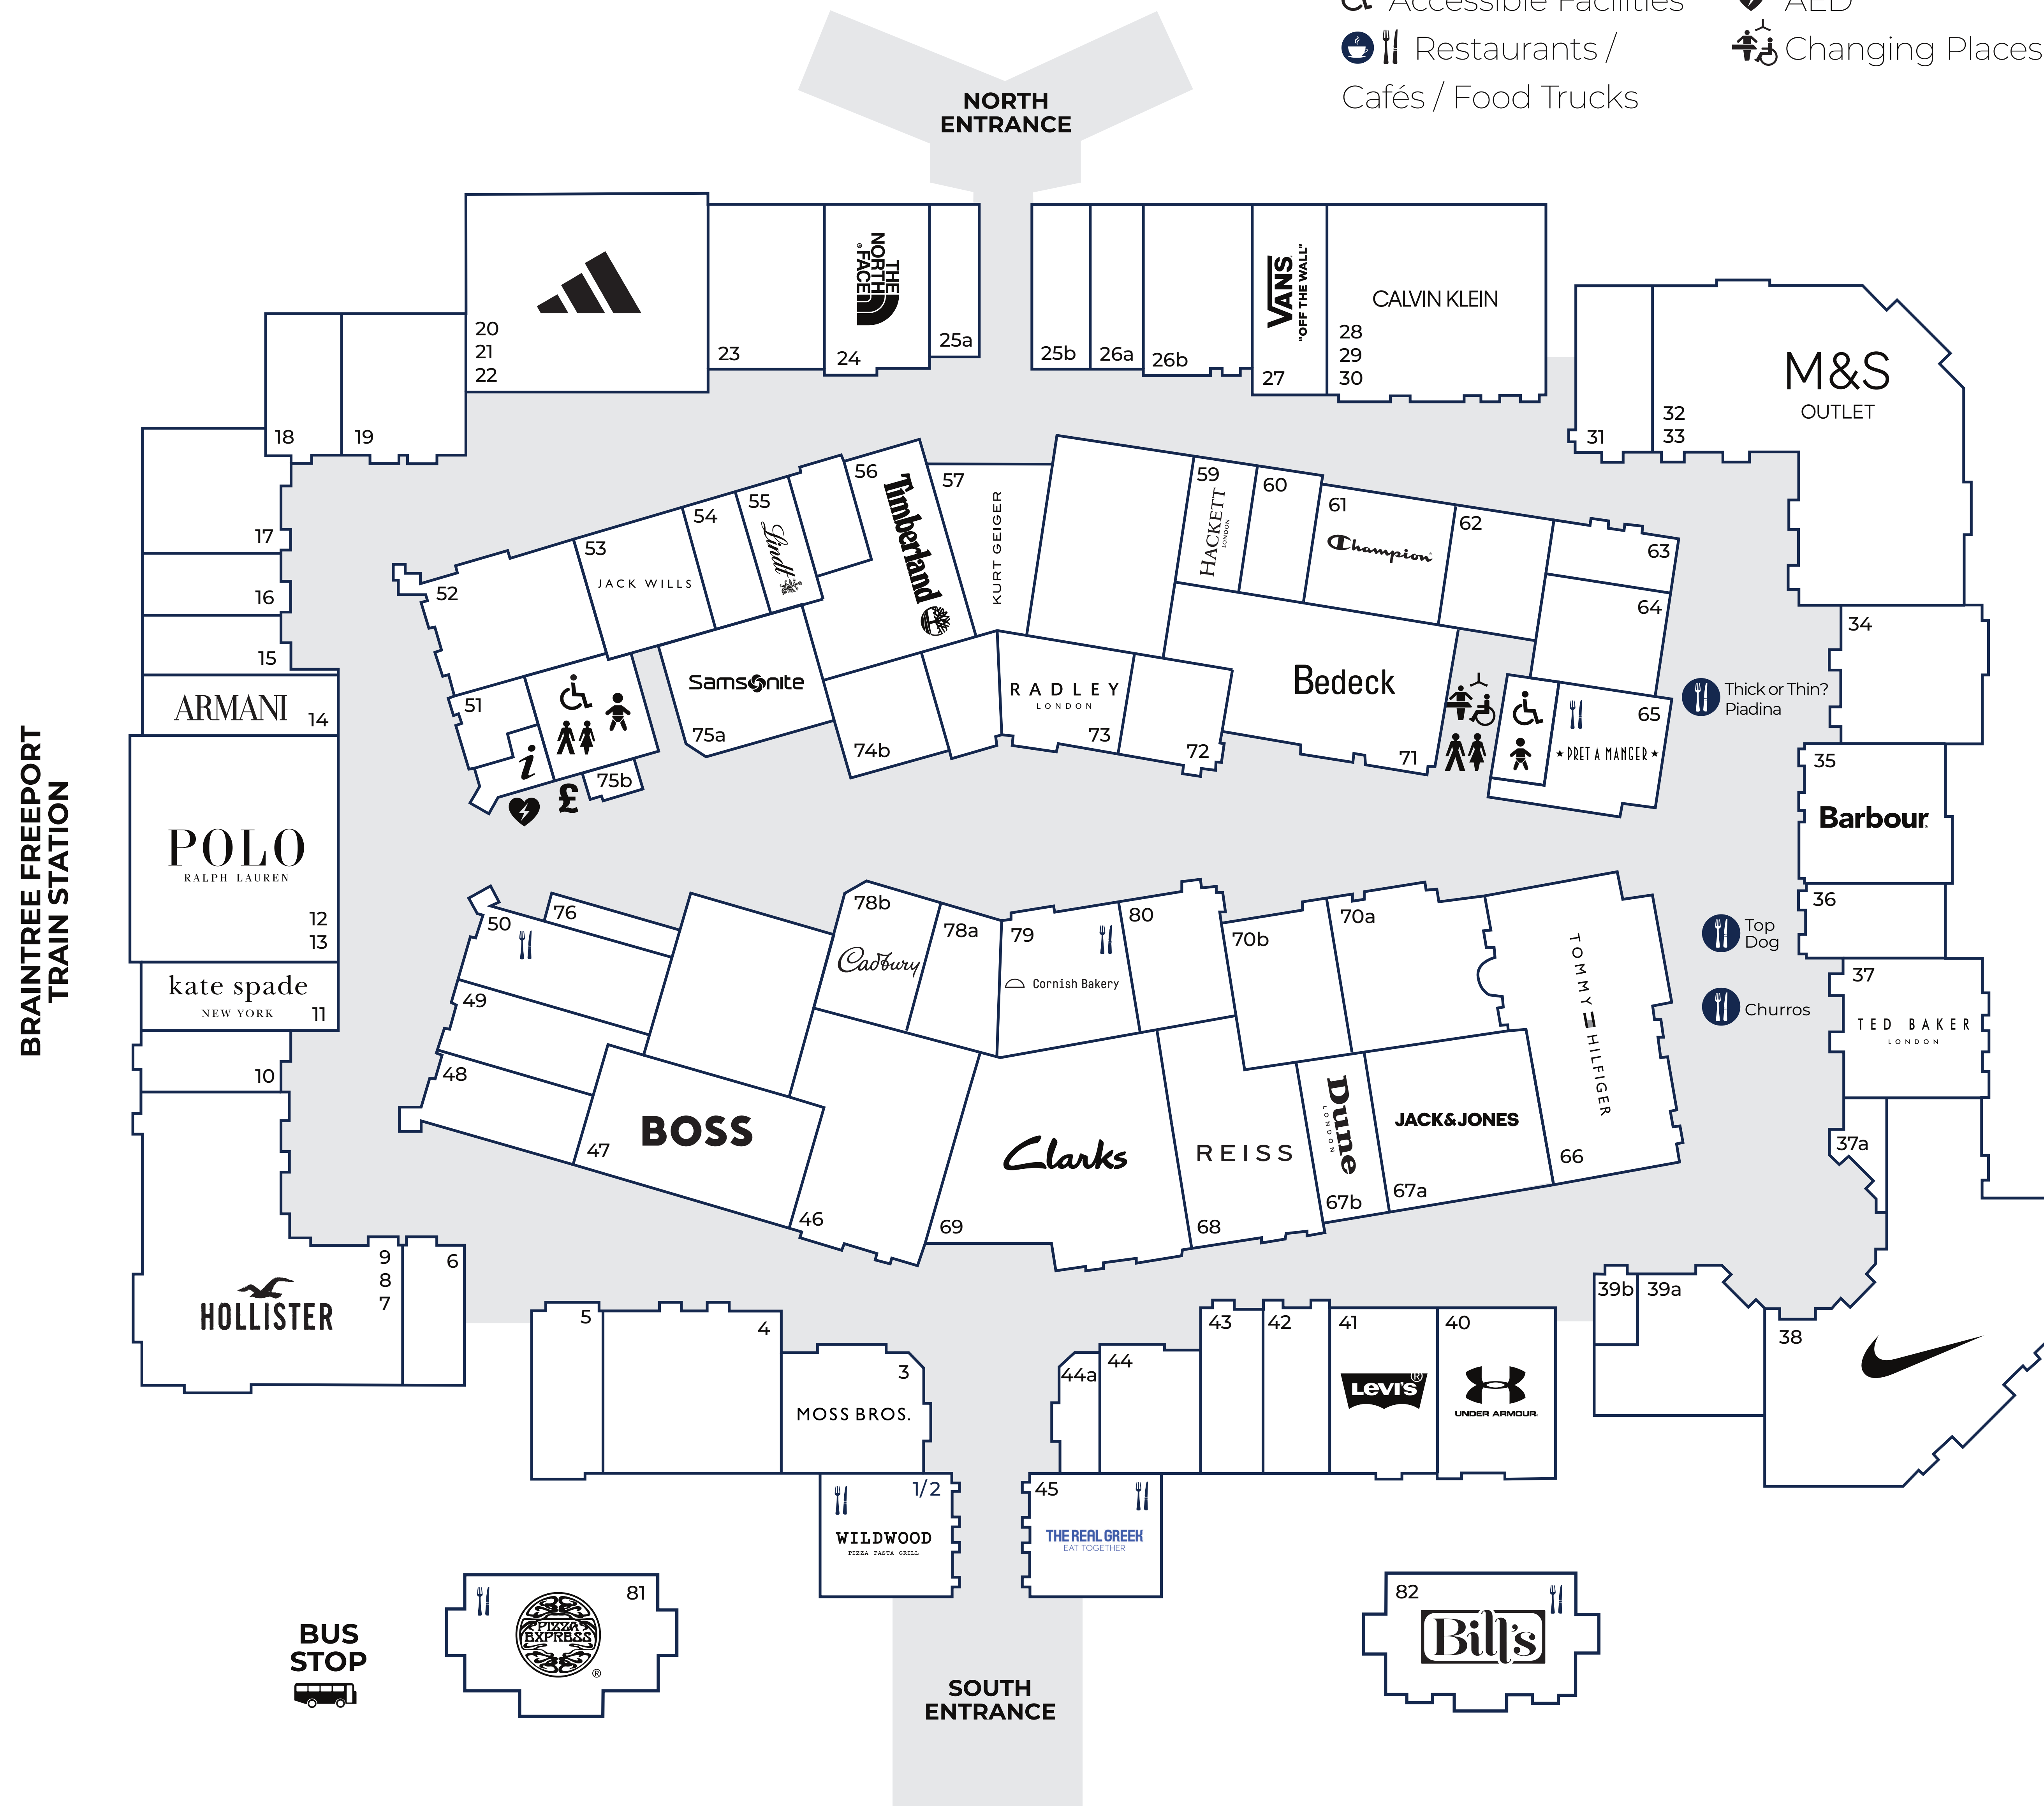

OUR BRANDS...

FASHION

- 14 Armani
- 35 Barbour
- 47 BOSS
- 28-30 Calvin Klein
- 15 Crew Clothing Company
- 42 French Connection
- 16 GANT
- 59 Hackett
- 7-9 Hollister
- 67a Jack & Jones
- 53 Jack Wills
- 17 Kids around
- 41 Levi's
- 62 Lyle & Scott
- 32/3 M&S Outlet
- 44 Monsoon
- 3 Moss Bros
- 12/13 Polo Ralph Lauren
- 68 Reiss
- 23 Suit Direct
- 37 Ted Baker
- 56 Timberland
- 66 Tommy Hilfiger
- 27 VANS
- 60 Weird Fish
- 49 White Stuff

SPORTS & OUTDOOR

- 20-22 adidas
- 61 Champion
- 34 Craghoppers
- 19 Mountain Warehouse
- 38 Nike Factory Store
- 24 The North Face
- 40 Under Armour

FOOTWEAR

- 69 Clarks
- 67b Dune London
- 37a Havaianas
- 57 Kurt Geiger
- 26b Pavers
- 39a Skechers
- 52 Sole Trader Outlet

HANDBAGS & LUGGAGE

- 11 Kate Spade New York
- 36 Osprey London
- 73 Radley
- 75a Samsonite

HOMEWARE

- 71 Bedeck
- 72 Denby
- 70a Julian Charles
- 78a Le Creuset
- 31 ProCook
- 64 Tefal
- 39b Villeroy & Boch
- 80 Whittard of Chelsea
- 74b Zwilling

GIFTS & ACCESSORIES

- 25a Chapelle Jewellery
- 54 Claire's
- 25b Ernest Jones
- The Outlet Collection
- 48 Gift Company
- 26a Hallmark
- 44a Sunglass Hut

HEALTH & BEAUTY

- 70b Beauty Outlet
- 63 Holland & Barrett
- 43 Molton Brown
- 10 The Body Shop Outlet
- 5 The Cosmetics Company
- 51 The Perfume Shop

FOOD, DRINK & CONFECTIONERY

- 82 Bill's
- 78b Cadbury Outlet
- 50 Costa Coffee
- 18 Haribo
- 55 Lindt
- 81 Pizza Express
- 65 Pret A Manger
- 79 The Cornish Bakery
- 45 The Real Greek
- 1/2 Wildwood

Free car parking for up to 6 hours.

Shopping for longer? Guests who use the car park for more than 6 hours will need to visit our Guest Services, located opposite Polo Ralph Lauren, where the team will validate your parking.

BRAINTREE VILLAGE
Outlet shopping in the heart of Essex